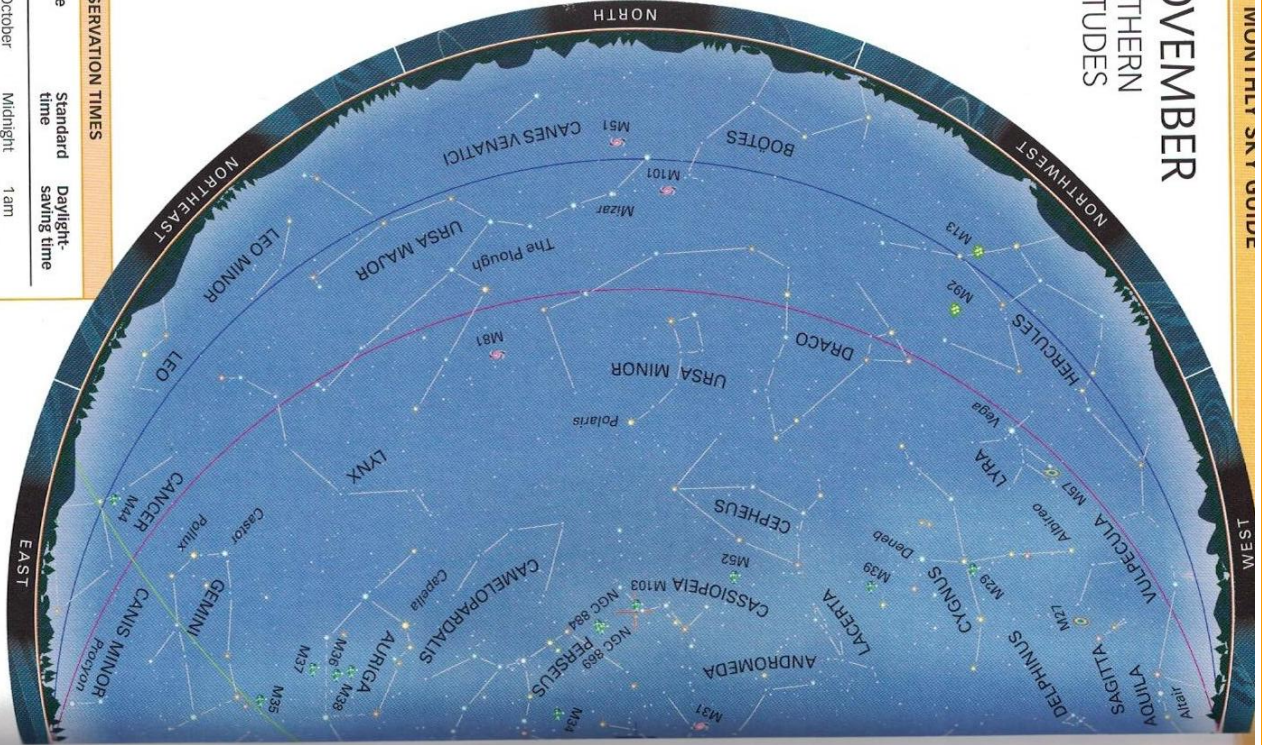

Astrolabio : Novembre

NOVEMBER NORTHERN LATITUDES

LOOKING NORTH

OBSERVATION TIMES		
Date	Standard time	Daylight-saving time
15 October	Midnight	1 am
1 November	11 pm	Midnight
15 November	10 pm	11 pm
1 December	9 pm	10 pm
15 December	8 pm	9 pm

LOOKING SOUTH

North
South