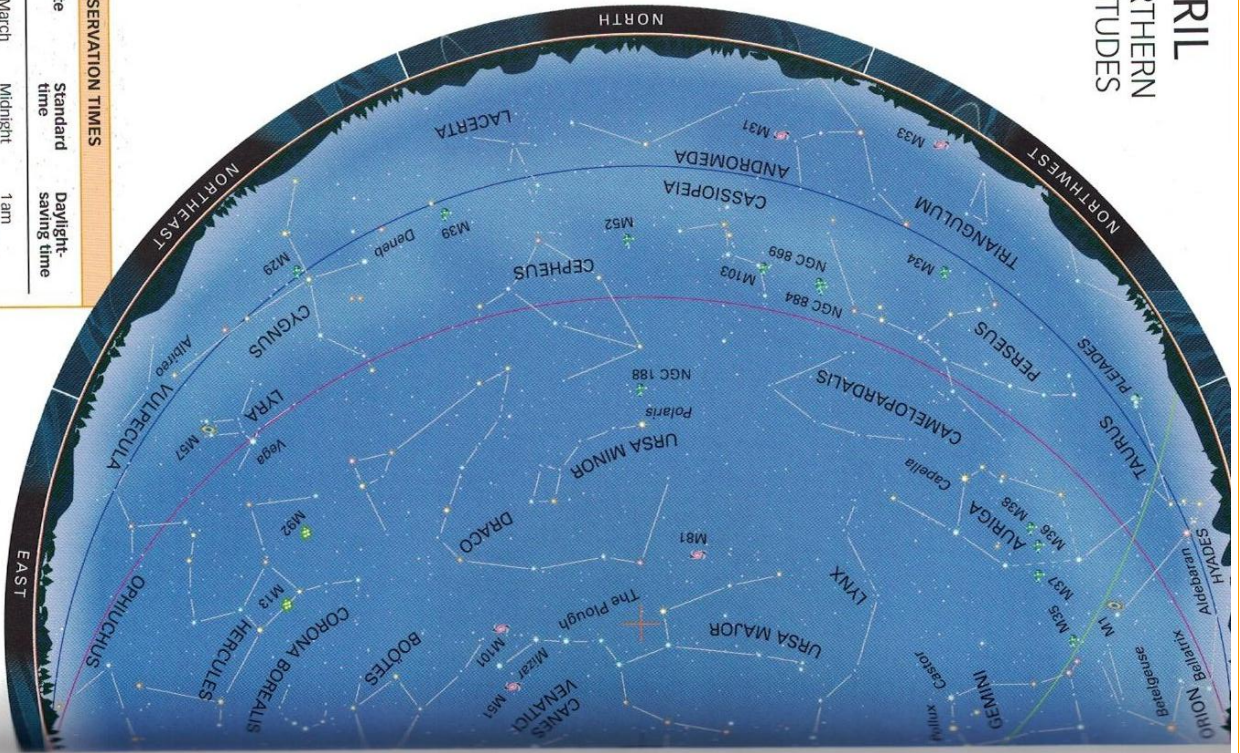

Astrolabio : Aprile

» APRIL
NORTHERN
LATITUDES

LOOKING NORTH

OBSERVATION TIMES

| Date | Standard time | Daylight-saving time |
|----------|---------------|----------------------|
| 15 March | Midnight | 1 am |
| 1 April | 11 pm | Midnight |
| 15 April | 10 pm | 11 pm |
| 1 May | 9 pm | 10 pm |
| 15 May | 8 pm | 9 pm |

POINTS OF REFERENCE

Horizons | 60° N | 40° N | 20° N | Zeniths | 60° N | 40° N | 20° N | Ecliptic

LOOKING SOUTH

STAR MAGNITUDES

-1 | 0 | 1 | 2 | 3 | 4 | 5

Variable star

DEEP SKY OBJECTS

- Galaxy
- Globular cluster
- Open cluster
- Diffuse nebula
- Planetary nebula