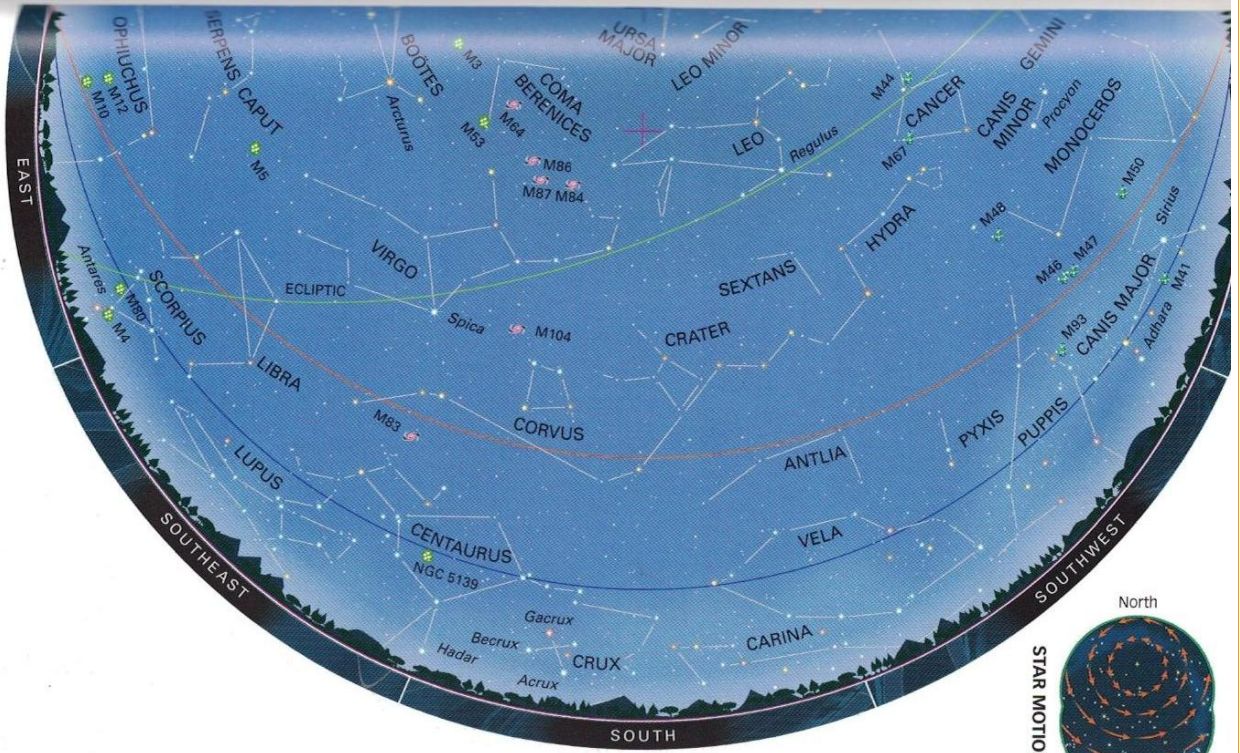

Astrolabio : Aprile

» APRIL
NORTHERN
LATITUDES

LOOKING NORTH

OBSERVATION TIMES

| Date | Standard time | Daylight-saving time |
|----------|---------------|----------------------|
| 15 March | Midnight | 1 am |
| 1 April | 11 pm | Midnight |
| 15 April | 10 pm | 11 pm |
| 1 May | 9 pm | 10 pm |
| 15 May | 8 pm | 9 pm |

POINTS OF REFERENCE

Horizons | 60° N | 40° N | 20° N | Zeniths | 60° N | 40° N | 20° N | Ecliptic

LOOKING SOUTH

STAR MAGNITUDES

-1 | 0 | 1 | 2 | 3 | 4 | 5

Variable star

DEEP SKY OBJECTS

- Galaxy
- Globular cluster
- Open cluster
- Diffuse nebula
- Planetary nebula