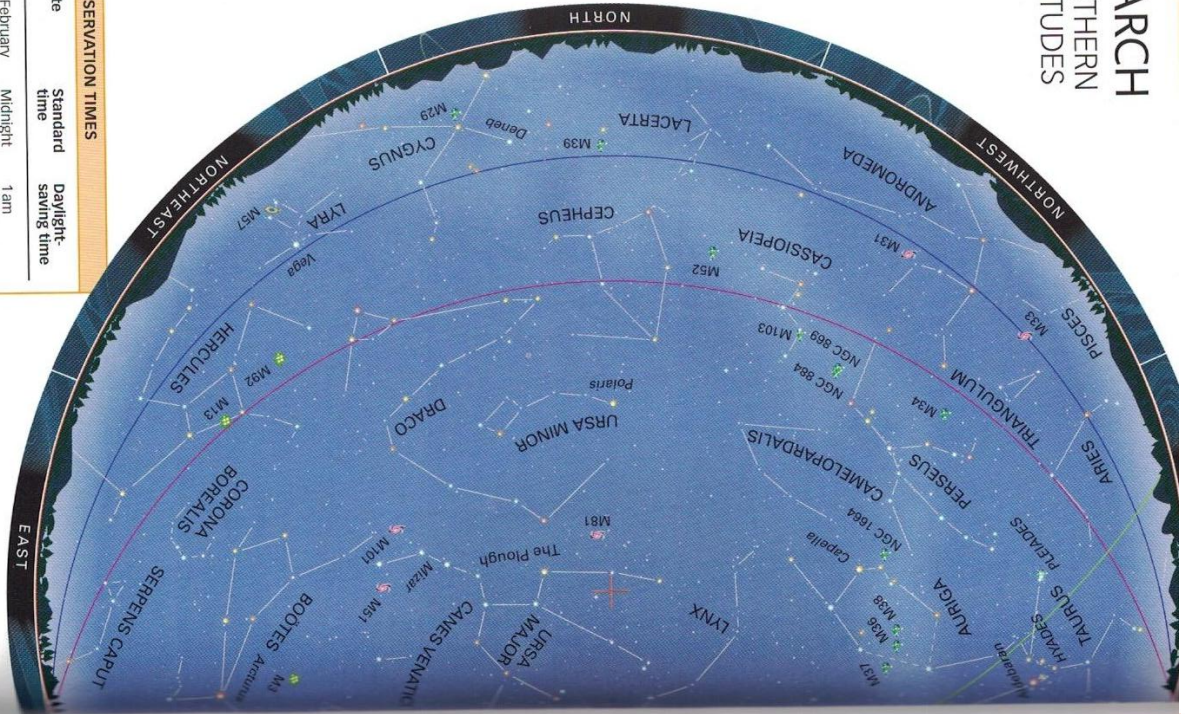

Astrolabio : Marzo

MARCH
NORTHERN
LATITUDES

LOOKING NORTH

OBSERVATION TIMES		
Date	Standard time	Daylight-saving time
15 February	Midnight	1 am
1 March	11 pm	Midnight
15 March	10 pm	11 pm
1 April	9 pm	10 pm
15 April	8 pm	9 pm

LOOKING SOUTH